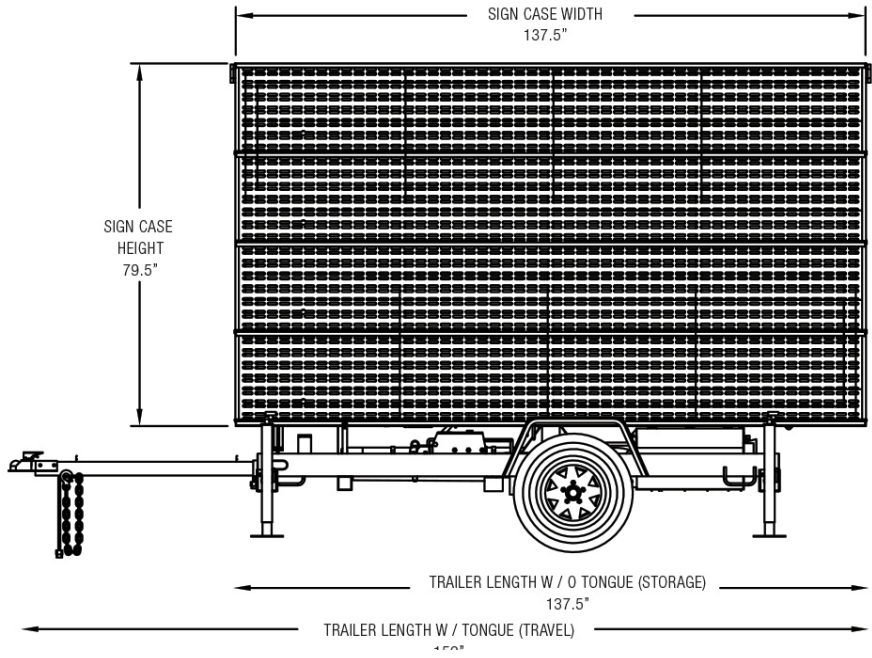

** Specifications/Technology is subject to change.
v.1.0 JUL 2015*

CMS-T333
PORTABLE CHANGEABLE MESSAGE SIGN

CATALOG NO:
AMS30055269

PHYSICAL / MECHANICAL

Height (raised)	163.5" / 4.1m
Height (storage)	107.5" / 2.7m
Length (tongue)	159" / 4.0m
Length (w/o tongue)	137.5" / 3.5m
Width	79.5" / 2.0m
Sign Case Width	137.5" / 3.49m
Sign Case Height	79.5" / 2.0m