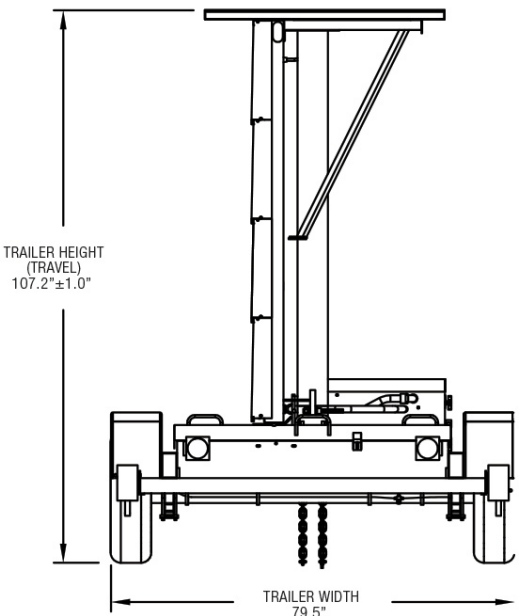

** Specifications/Technology is subject to change.
v.1.0 JUL 2015*

CMS-T333
PORTABLE CHANGEABLE MESSAGE SIGN

CATALOG NO:
AMS30055269

PHYSICAL / MECHANICAL

Height (raised)	163.5" / 4.1m
Height (storage)	107.5" / 2.7m
Length (tongue)	159" / 4.0m
Length (w/o tongue)	137.5" / 3.5m
Width	79.5" / 2.0m
Sign Case Width	137.5" / 3.49m
Sign Case Height	79.5" / 2.0m