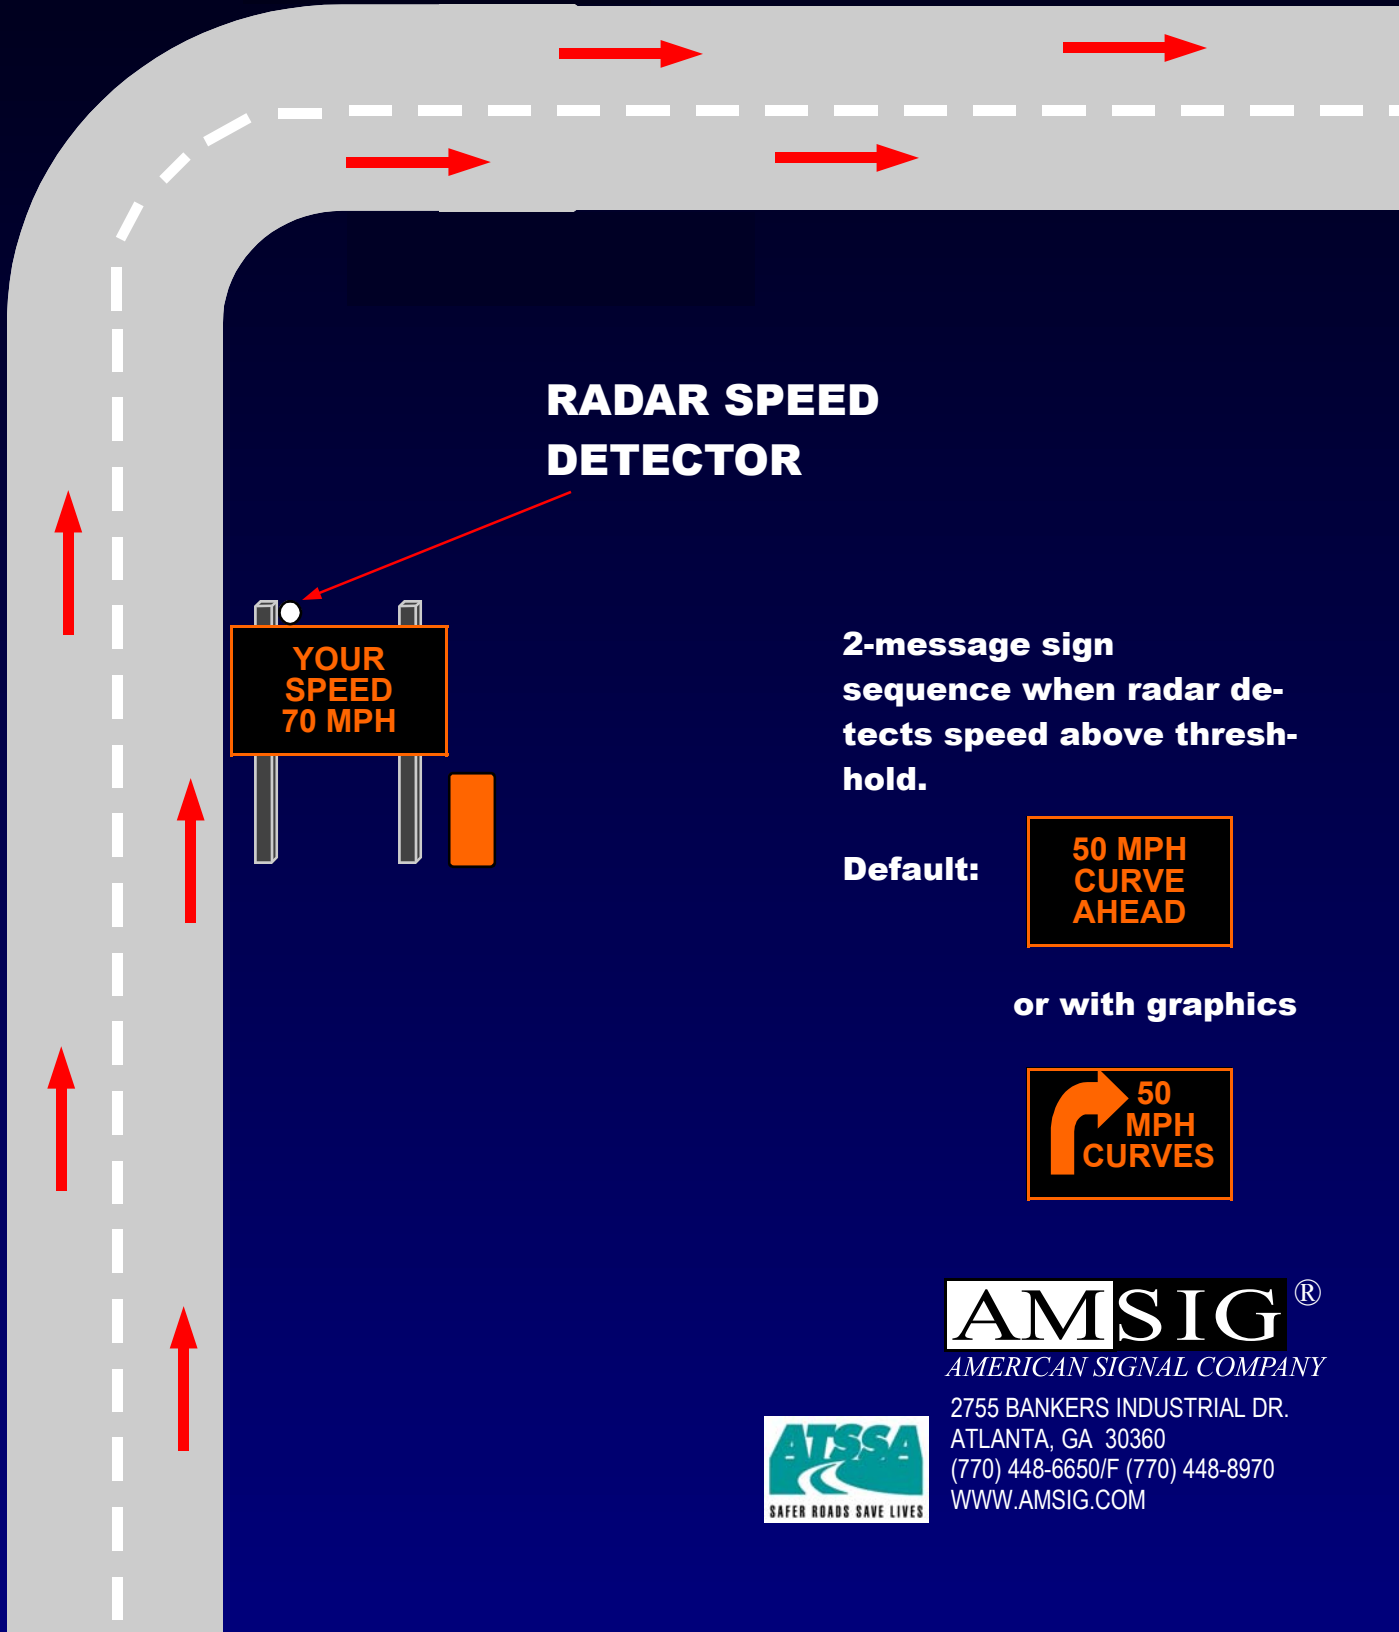

# TAWWS

Travelers' Advanced Warning System  
Dynamic Curve Warning System

## RADAR SPEED DETECTOR

YOUR SPEED  
70 MPH

2-message sign  
sequence when radar de-  
tects speed above thresh-  
hold.

Default:

50 MPH  
CURVE  
AHEAD

or with graphics

50  
MPH  
CURVES

**AMSIG**®